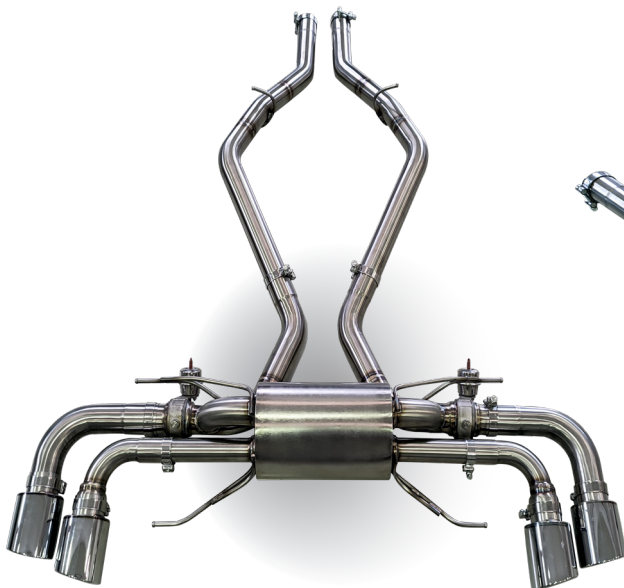

# ALFA ROMEO

## GIULIA QUADRIFOGLIO VERDE

AR.001.C01  
REAR MUFFLER WITH VALVES  
STANDARD VERSION (4 END TUBES)

AR.003.C01  
CENTRAL SECTION(FOR ALL VERSIONS)

**For more information:** [marketing.tflitaly@gmail.com](mailto:marketing.tflitaly@gmail.com) +39 3283348810