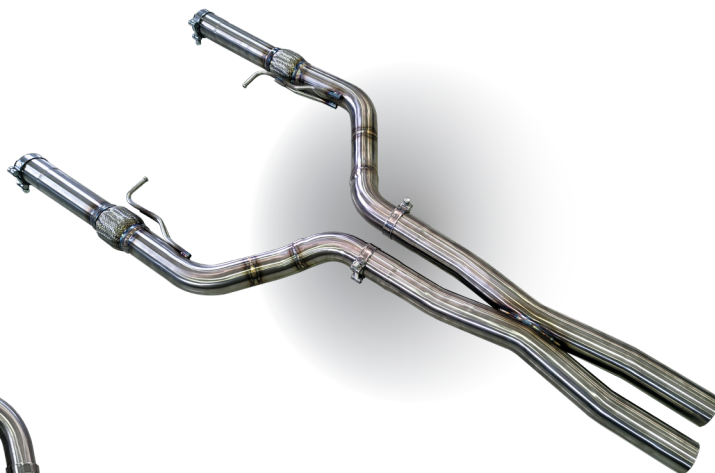

## GIULIA QUADRIFOGLIO VERDE

AR.001.C01  
REAR MUFFLER WITH VALVES  
STANDARD VERSION (4 END TUBES)

AR.003.C01  
CENTRAL SECTION(FOR ALL VERSIONS)

**For more information:** [marketing.tflitaly@gmail.com](mailto:marketing.tflitaly@gmail.com) +39 3283348810